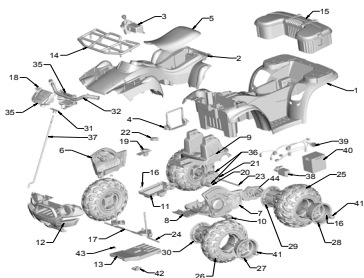

J5248 -TRU

Kawasaki Brute Force
12 VOLT ADVANCED SERIES

Age Range:	3-7 Years
Weight Limit:	130 lbs.
Surfaces:	Ultimate Terrain
Speed:	2.5 MPH Forward/Reverse 5.0 MPH Forward
Colors:	Red Body, Black Wheels
Intr:	2006
Suggested Retail:	\$289.99
Box Dimensions:	27.7 x 29.8 x 49.8; 67 lbs
Warranty:	One Year Vehicle Six Months Battery